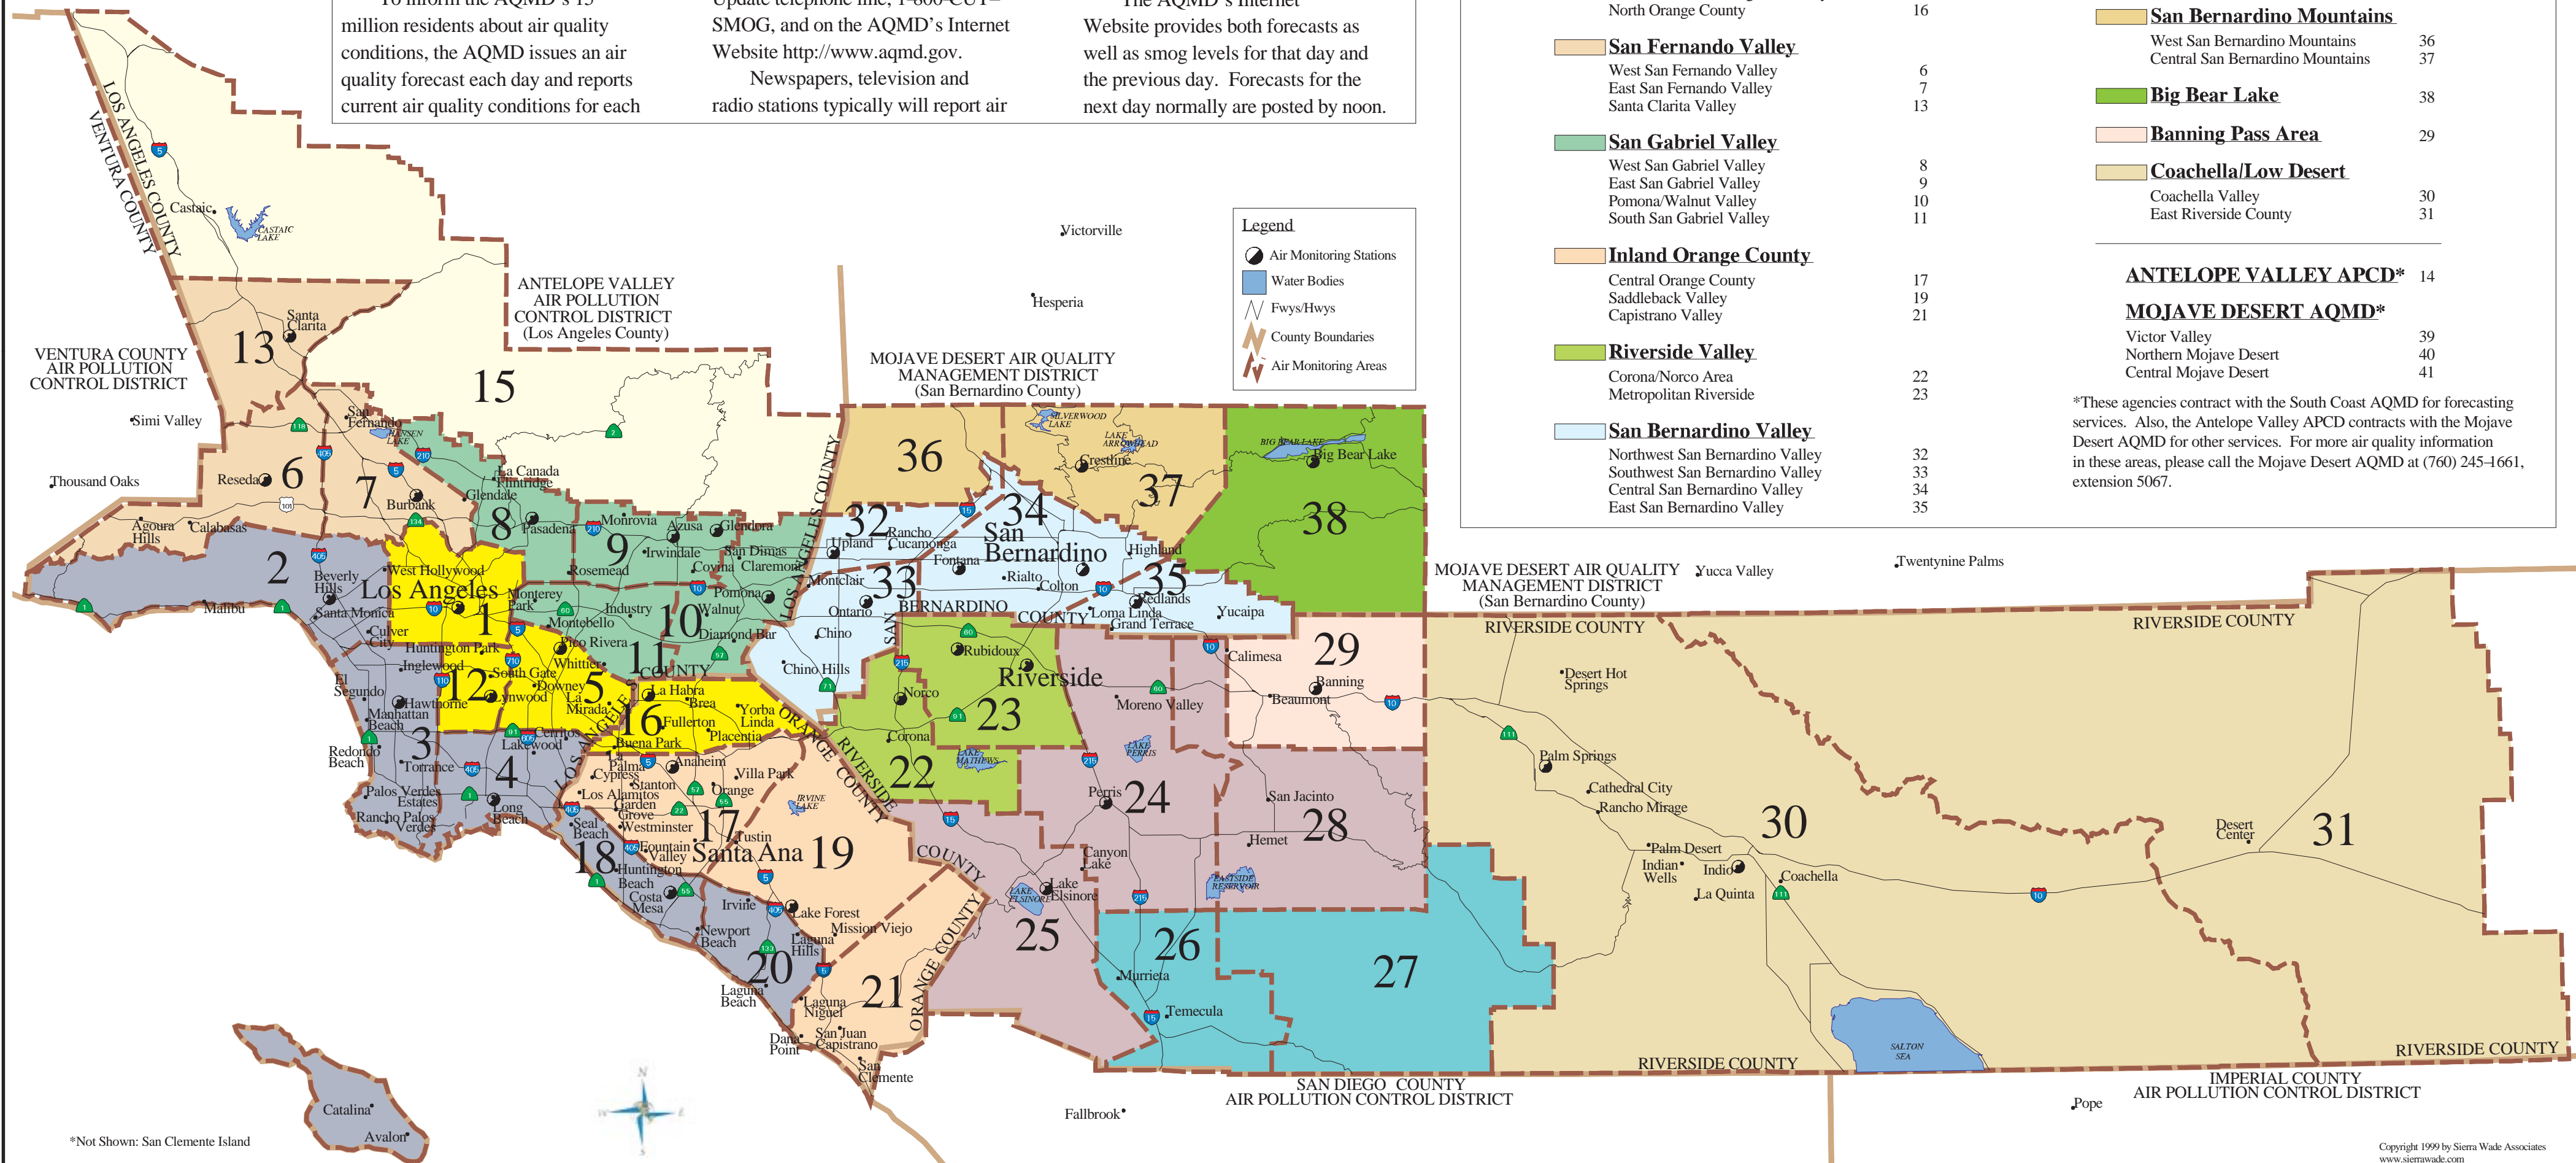

Newspapers, television and radio stations typically will report air

quality information using the General Forecast Areas, shown in color below, which are larger groupings of the more specific Air Monitoring Areas.

*Not Shown: San Clemente Island