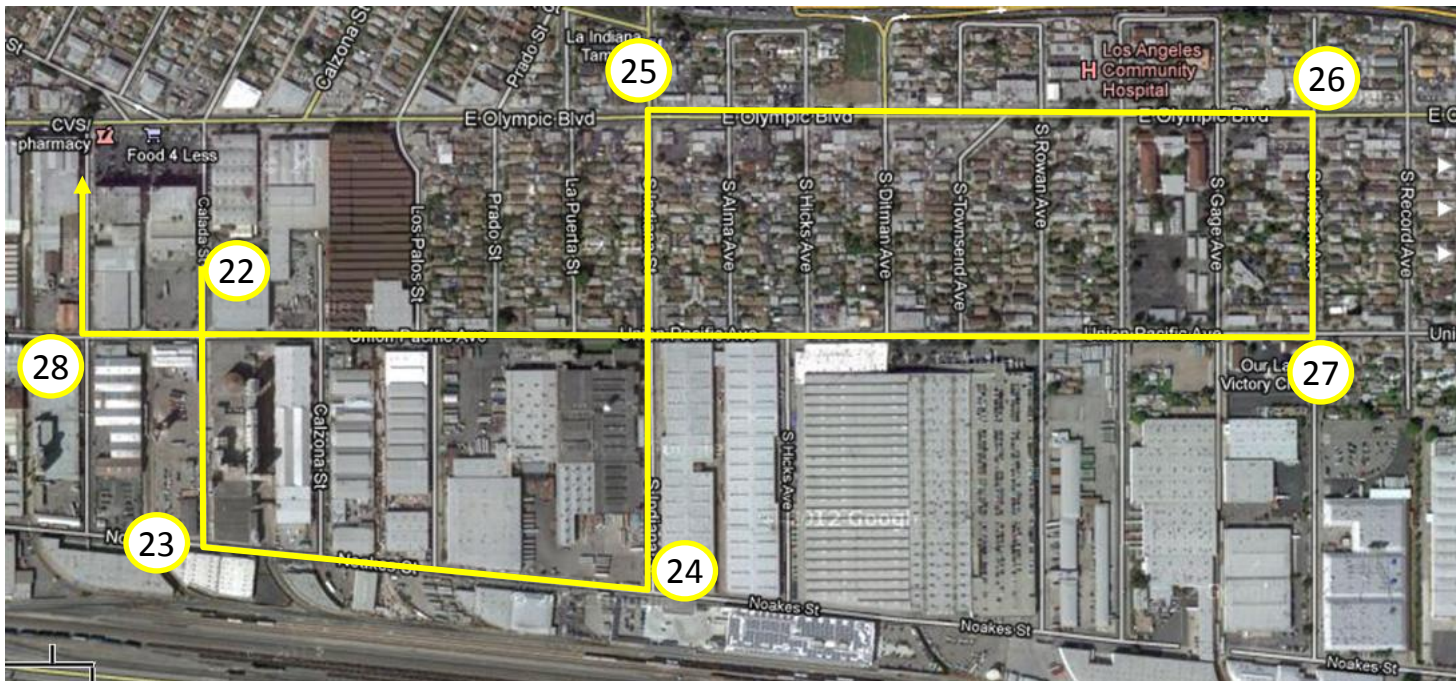

- ★ Start at Resurrection Church  
3324 Opal Street, Los Angeles
1. Right onto Opal
  2. Left on Lorena
  3. Left on Whittier Blvd
  4. Left on Euclid
  5. Right on E 7<sup>th</sup> Street (Sunrise and Soto Elementary – Air Filtration)
  6. Left on S Soto Street
  7. Left on E 8<sup>th</sup> Street
  8. Right on Glenn Ave (Wyvernwoods)

- 16. Continue on E 8<sup>th</sup> Street
- 17. Right on Lorena
- 18. Left on Hunter
- 19. Right on Spence Street
- 20. Left on E Olympic Blvd
- 21. Right on Calada Street

- 22. Continue on Calada Street
- 23. Left on Noakes Street (Contessa – Solar)
- 24. Left on Indiana Street
- 25. Right on Olympic Blvd
- 26. Right on S. Herbert Ave. (Community Spray Booth)
- 27. Right on Union Pacific Ave.
- 28. Right on Mirasol Street (Brite Plating)

- 35. Continue on E Pico Blvd.
- 36. Right on S Concord Street (Crematory)
- 37. Right Mines Ave.
- 38. Merge on E Olympic Blvd.

- 39. Continue on E Olympic Blvd.
- 40. Turn Left at Calzona Street
- 41. Enter 5 Freeway South
- 42. Merge 710 Freeway South

- 54. Continue on Mateo
- 55. Right on E 4<sup>th</sup> Place
- 56. Merge onto E 4<sup>th</sup> Street (Bridge) (Ace Beverage)

57. Continue on E 4<sup>th</sup> Street

58. Left on S State Street (Second Street Elementary School)