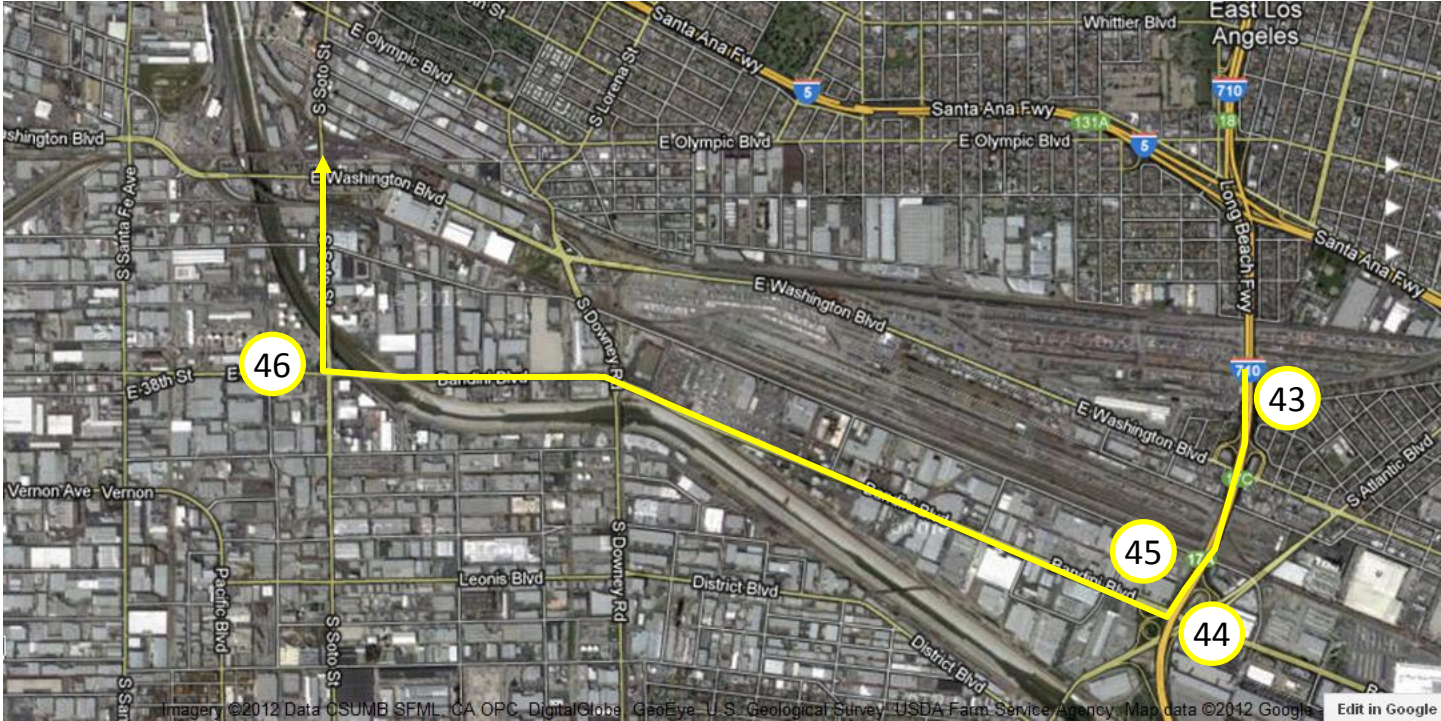

- 29. Continue on Mirasol
- 30. Right on E Olympic Blvd
- 31. Right on Los Palos Street
- 32. Right on Union Pacific
- 33. Right on Esperanza Street
- 34. Left on E Pico Blvd (California Electro Plating)

- 35. Continue on E Pico Blvd.
- 36. Right on S Concord Street (Crematory)
- 37. Right Mines Ave.
- 38. Merge on E Olympic Blvd.

- 39. Continue on E Olympic Blvd.
- 40. Turn Left at Calzona Street
- 41. Enter 5 Freeway South
- 42. Merge 710 Freeway South

- 43. Continue on 710 Freeway South
- 44. Exit on Bandini Blvd
- 45. Turn Left on Bandini Blvd (Towards Vernon)
- 46. Right on S Soto Street

- 47. Continue on S Soto Street
- 48. Left on E Olympic Blvd
- 49. Right on Rio Vista Ave
- 50. Right on E 8<sup>th</sup> Street
- 51. Right on S Boyle Ave.
- 52. Right on E Olympic Blvd
- 53. Right on Mateo

- 54. Continue on Mateo
- 55. Right on E 4<sup>th</sup> Place
- 56. Merge onto E 4<sup>th</sup> Street (Bridge) (Ace Beverage)

57. Continue on E 4<sup>th</sup> Street

58. Left on S State Street (Second Street Elementary School)