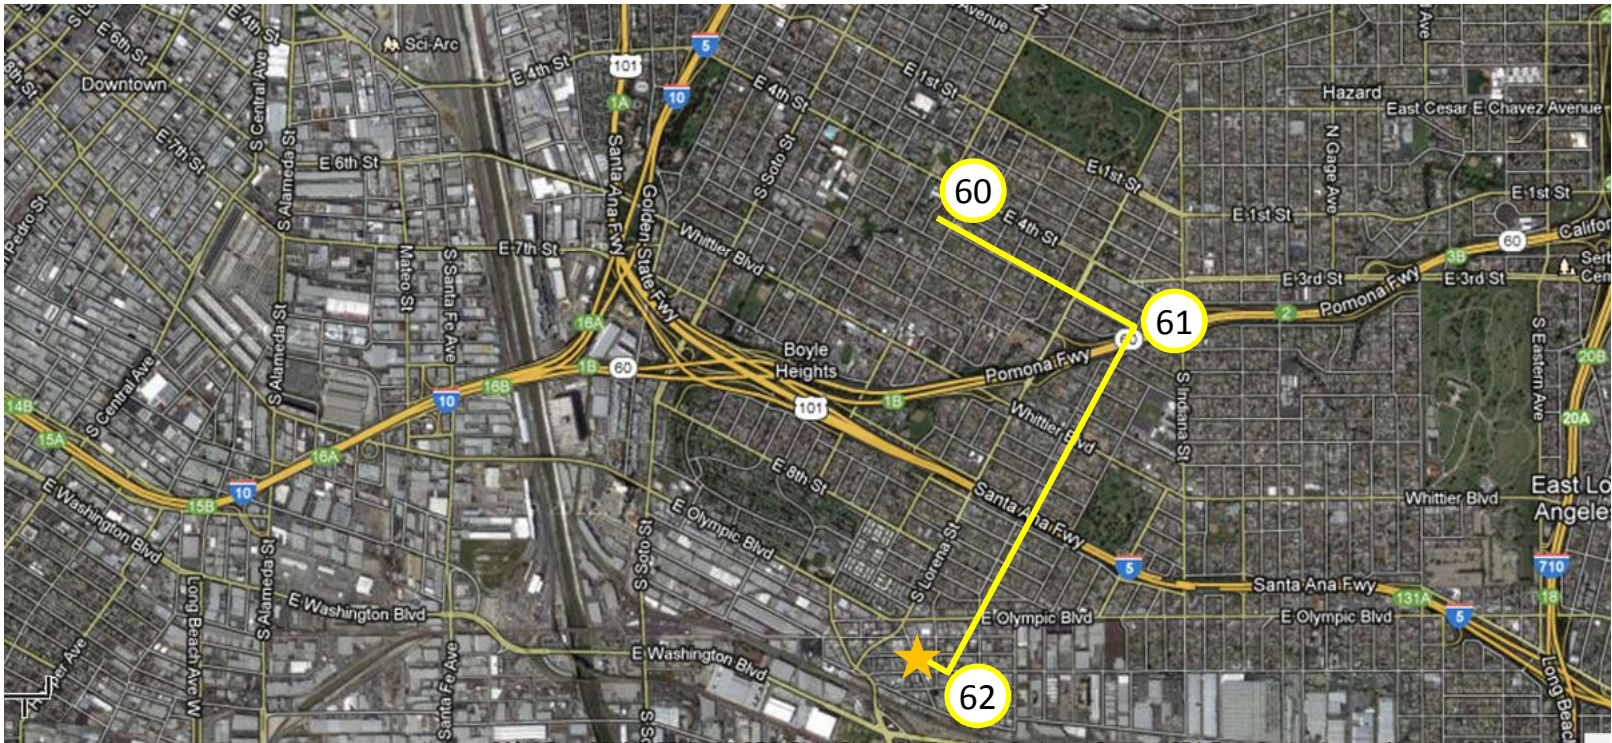

- 35. Continue on E Pico Blvd.
- 36. Right on S Concord Street (Crematory)
- 37. Right Mines Ave.
- 38. Merge on E Olympic Blvd.

- 39. Continue on E Olympic Blvd.
- 40. Turn Left at Calzona Street
- 41. Enter 5 Freeway South
- 42. Merge 710 Freeway South

- 43. Continue on 710 Freeway South
- 44. Exit on Bandini Blvd
- 45. Turn Left on Bandini Blvd (Towards Vernon)
- 46. Right on S Soto Street

- 47. Continue on S Soto Street
- 48. Left on E Olympic Blvd
- 49. Right on Rio Vista Ave
- 50. Right on E 8<sup>th</sup> Street
- 51. Right on S Boyle Ave.
- 52. Right on E Olympic Blvd
- 53. Right on Mateo

- 54. Continue on Mateo
- 55. Right on E 4<sup>th</sup> Place
- 56. Merge onto E 4<sup>th</sup> Street (Bridge) (Ace Beverage)

57. Continue on E 4<sup>th</sup> Street

58. Left on S State Street (Second Street Elementary School)

59. Right on E 1<sup>st</sup> Street

★ Stop at Los Antojitos Restaurant  
2122 E 1<sup>st</sup> Street

Return to Resurrection Church

60. Continue on E 1<sup>st</sup> Street

61. Right on Lorena

62. Right on Opal Street