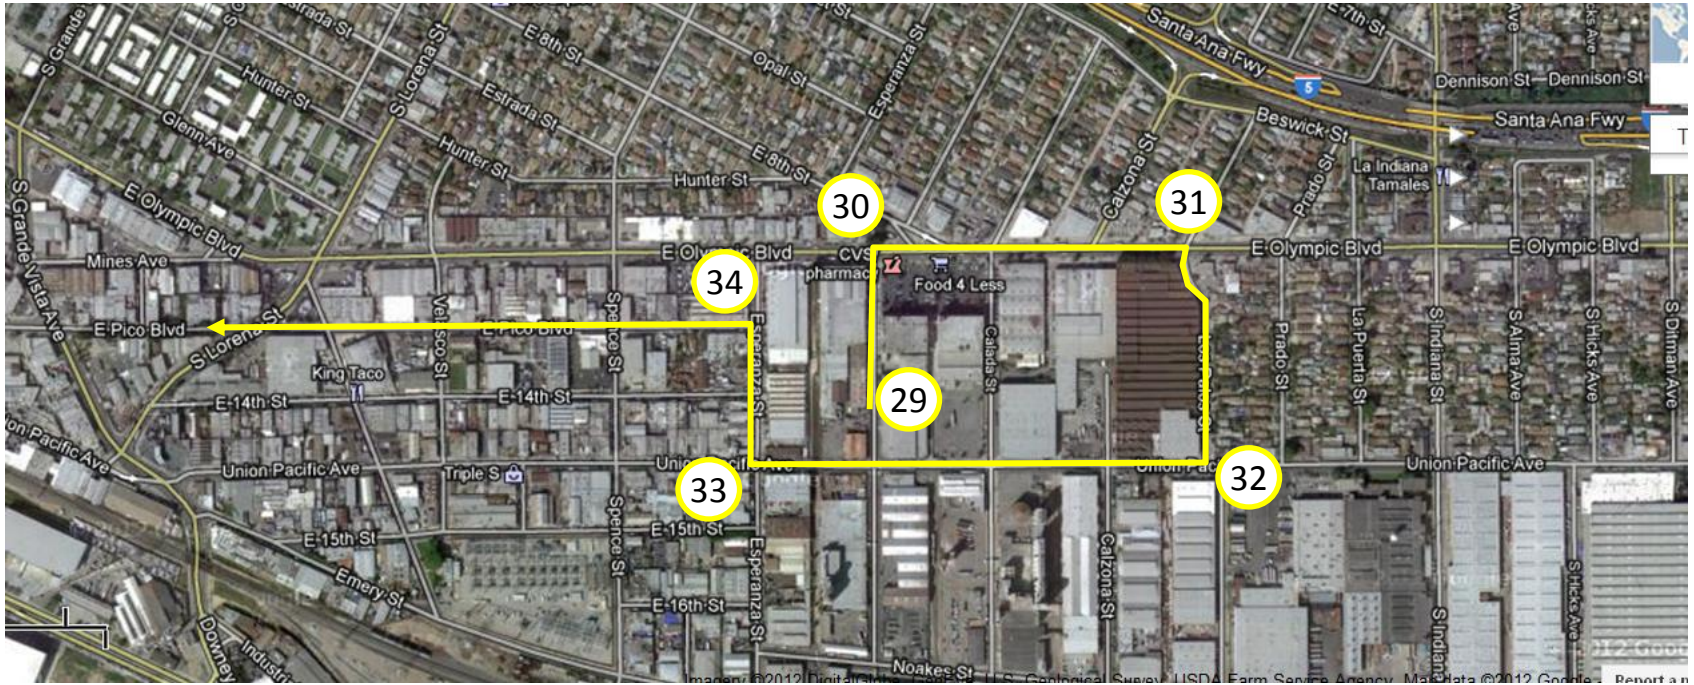

- ★ Start at Resurrection Church  
3324 Opal Street, Los Angeles
1. Right onto Opal
  2. Left on Lorena
  3. Left on Whittier Blvd
  4. Left on Euclid
  5. Right on E 7<sup>th</sup> Street (Sunrise and Soto Elementary – Air Filtration)
  6. Left on S Soto Street
  7. Left on E 8<sup>th</sup> Street
  8. Right on Glenn Ave (Wyvernwoods)

- 16. Continue on E 8<sup>th</sup> Street
- 17. Right on Lorena
- 18. Left on Hunter
- 19. Right on Spence Street
- 20. Left on E Olympic Blvd
- 21. Right on Calada Street

- 22. Continue on Calada Street
- 23. Left on Noakes Street (Contessa – Solar)
- 24. Left on Indiana Street
- 25. Right on Olympic Blvd
- 26. Right on S. Herbert Ave. (Community Spray Booth)
- 27. Right on Union Pacific Ave.
- 28. Right on Mirasol Street (Brite Plating)

- 35. Continue on E Pico Blvd.
- 36. Right on S Concord Street (Crematory)
- 37. Right Mines Ave.
- 38. Merge on E Olympic Blvd.

- 39. Continue on E Olympic Blvd.
- 40. Turn Left at Calzona Street
- 41. Enter 5 Freeway South
- 42. Merge 710 Freeway South

- 54. Continue on Mateo
- 55. Right on E 4<sup>th</sup> Place
- 56. Merge onto E 4<sup>th</sup> Street (Bridge) (Ace Beverage)

57. Continue on E 4<sup>th</sup> Street

58. Left on S State Street (Second Street Elementary School)