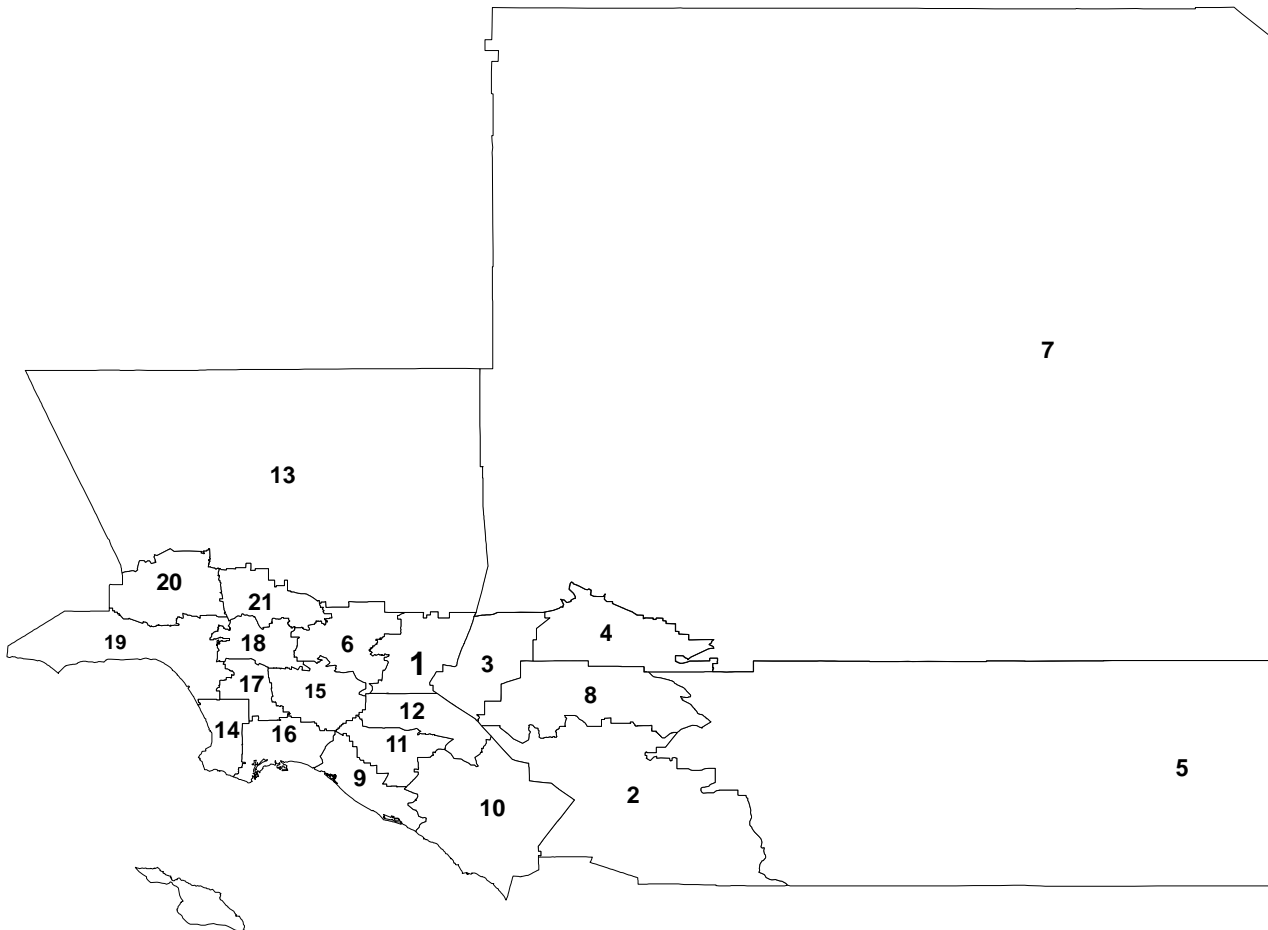

21 Subregions used in Socio's AQMP Analysis

FID	County	Subregion
1	Los Angeles	SG Valley East
2	Riverside	RV CO Southwest
3	San Bernardino	SB CO Southwest
4	San Bernardino	SB CO City
5	Riverside	RV CO Other
6	Los Angeles	SG Valley West
7	San Bernardino	SB CO Other
8	Riverside	RV CO NW Riverside
9	Orange	OR CO West
10	Orange	OR CO South
11	Orange	OR CO Central
12	Orange	OR CO North
13	Orange	LA CO North
14	Los Angeles	LA CO Beach
15	Los Angeles	LA CO Southeast
16	Los Angeles	LA CO South
17	Los Angeles	LA CO South Central
18	Los Angeles	LA CO Central
19	Los Angeles	LA CO West
20	Los Angeles	LA CO San Fernando
21	Los Angeles	LA CO Burbank