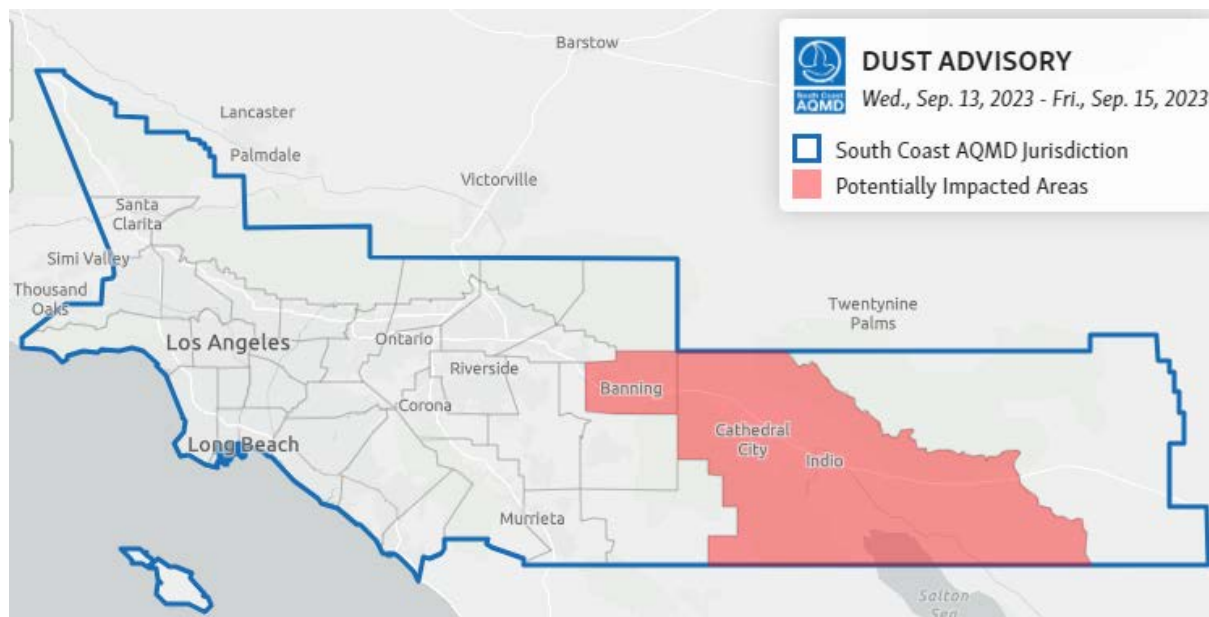

South Coast
AQMD

SOUTH COAST AIR QUALITY MANAGEMENT DISTRICT ANNOUNCEMENTS

www.aqmd.gov

@SouthCoastAQMD

FOR IMMEDIATE RELEASE: September 13, 2023

MEDIA CONTACT:

Nahal Mogharabi, (909) 396-3773, Cell: (909) 837-2431

Kim White, (909) 396-3456, Cell: (909) 323-9479

press@aqmd.gov

South Coast AQMD Issues Windblown Dust Advisory for the Coachella Valley and San Geronio Pass

Valid Wednesday, 2:00 p.m. until Friday, 6:00 a.m.

Current conditions

- Winds in Mecca gusted up to 15 mph on Wednesday morning and resulted in **Hazardous** AQI levels.
- Wednesday morning winds gusted up to 30 mph in Palm Springs and resulted in **Unhealthy for Sensitive Groups** AQI levels

To view current air quality in your neighborhood, download the [South Coast AQMD app](#) or visit www.aqmd.gov/AQImap.