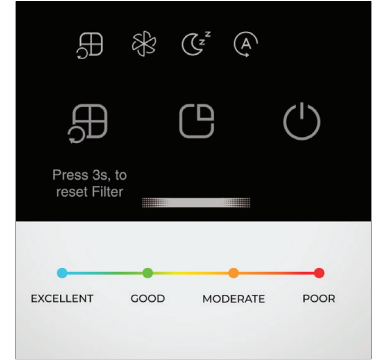

## FEATURES

**MAXIMUM COVERAGE AREA**  
1,108 SQ FT PER HOUR

**6 MONTHS AVERAGE**  
FILTER LIFESPAN (2200 HOURS)

**360° AIR PURIFICATION**  
FOR MAXIMUM COVERAGE

**4-COLOR LED**  
AIR QUALITY INDICATOR